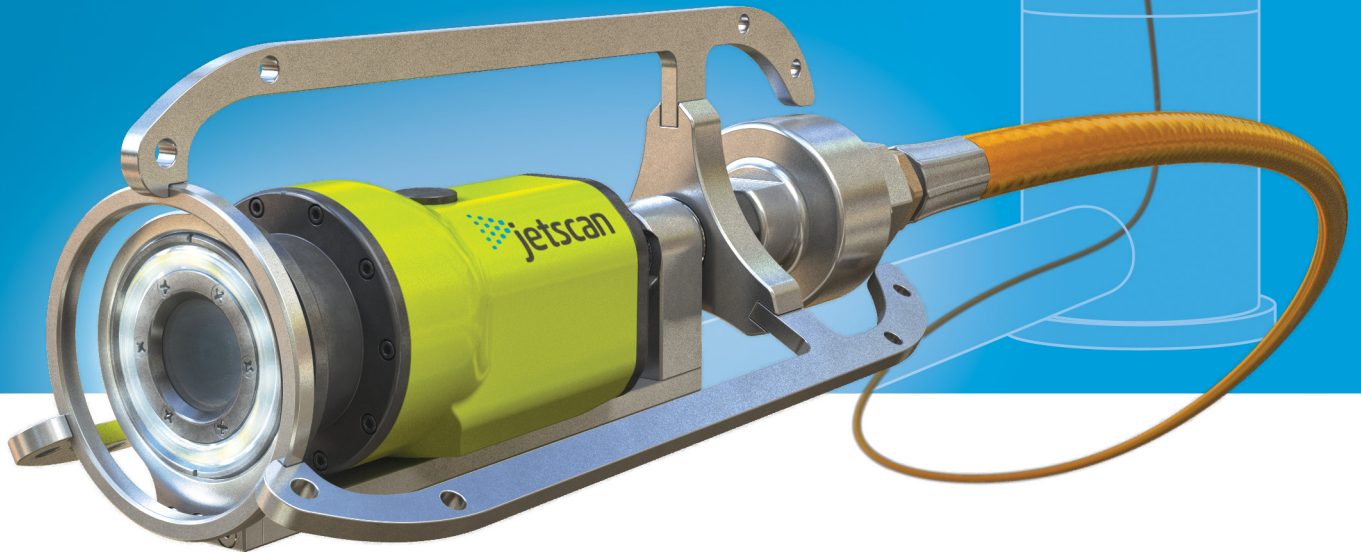

HD WiFi

your **jetter truck**
is now a **camera truck**

jetscan

never jet blind

Jetscan is the quick, easy way to see what you're jetting. This wireless HD video nozzle is affordable enough to put on every cleaning truck, yet quickly captures valuable footage of pipe condition for review moments later on a tablet.

quick-change sleds

Tool-free camera removal means you can swap skins in seconds to handle different needs.

wireless charging

No plugs or removable batteries—just slide Jetscan's charger pad into position overnight for a full day's charge.

multi-diameter

Jetscan travels through pipes smaller than 6" diameter to capture high-definition video footage.

From under

6"

up to 24" dia.

streaming video

Stream video wirelessly to any tablet as soon as you retrieve the Jetscan from a manhole.

tablet interface

Easily import high-resolution video footage from the Jetscan wirelessly or via USB connection.

Annotate footage with details like manhole numbers, survey direction, distance and operator. Combine data, video and still images into complete surveys.