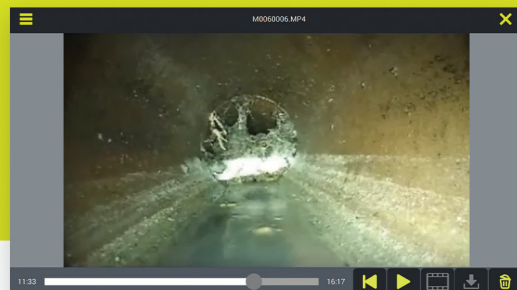

HD WiFi

your **jetter truck**
is now a **camera truck**

jetscan

never jet blind

Jetscan is the quick, easy way to see what you're jetting. This wireless HD video nozzle is affordable enough to put on every cleaning truck, yet quickly captures valuable footage of pipe condition for review moments later on a tablet.

quick-change sleds

Tool-free camera removal means you can swap skins in seconds to handle different needs.

wireless charging

No plugs or removable batteries—just slide Jetscan's charger pad into position overnight for a full day's charge.

multi-diameter

Jetscan travels through pipes smaller than 6" diameter to capture high-definition video footage.

From under

6"

up to 24" dia.

streaming video

Stream video wirelessly to any tablet as soon as you retrieve the Jetscan from a manhole.

tablet interface

Easily import high-resolution video footage from the Jetscan wirelessly or via USB connection.

Annotate footage with details like manhole numbers, survey direction, distance and operator. Combine data, video and still images into complete surveys.