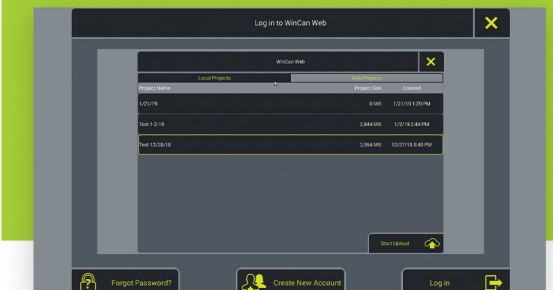

HD WiFi

your **jetter truck**
is now a **camera truck**

jetscan

never jet blind

Jetscan is the quick, easy way to see what you're jetting. This wireless HD video nozzle is affordable enough to put on every cleaning truck, yet quickly captures valuable footage of pipe condition for review moments later on a tablet.

multi-diameter

Jetscan travels through pipes smaller than 6" diameter to capture high-definition video footage.

From under

6"

up to 24" dia.

streaming video

Stream video wirelessly to any tablet as soon as you retrieve the Jetscan from a manhole.

tablet interface

Easily import high-resolution video footage from the Jetscan wirelessly or via USB connection.

Annotate footage with details like manhole numbers, survey direction, distance and operator. Combine data, video and still images into complete surveys.

cloud-enabled

Upload video to WinCan Web for secure, effortless sharing and storage.

confirm cleaning

See if cleaning was successful using before/after footage.

assess condition

Locate offsets, collapses, infiltration and more—without a crawler.