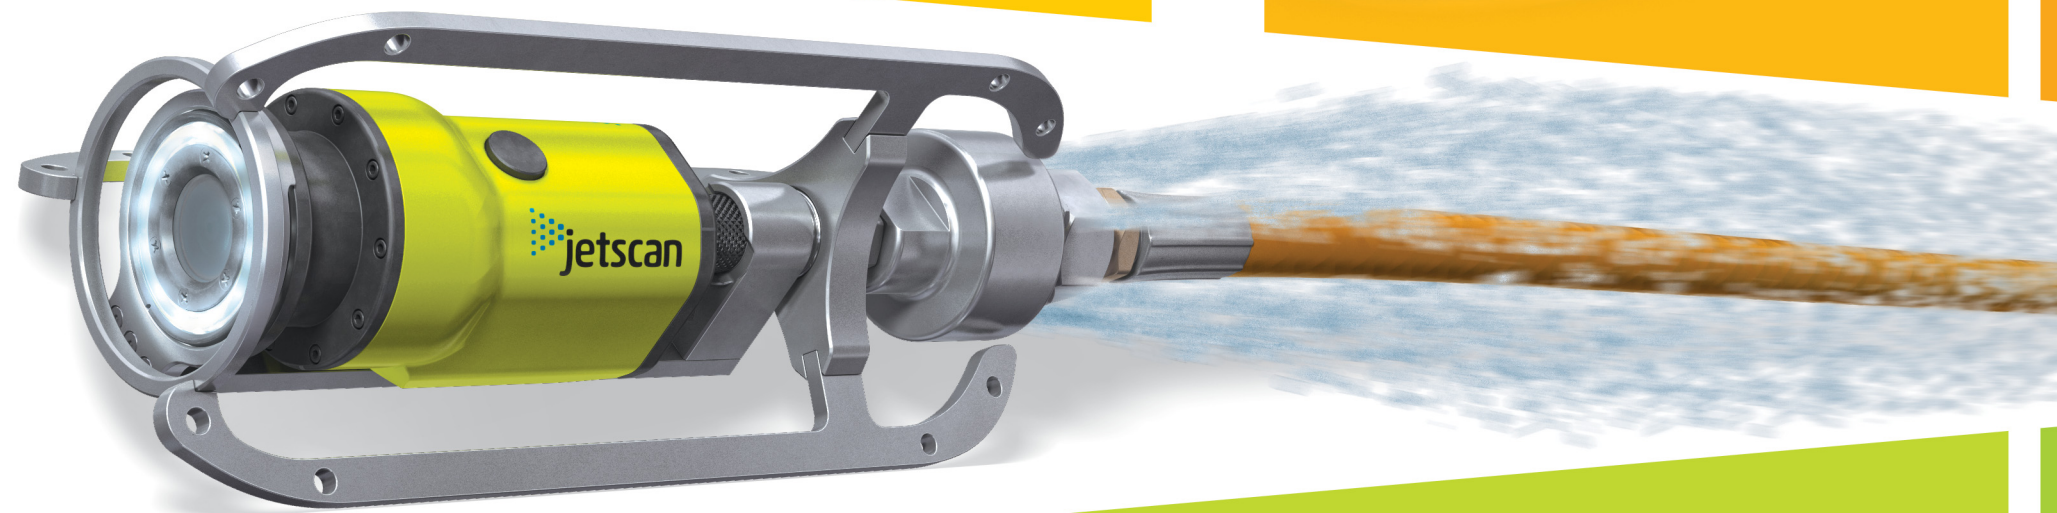

HD WiFi

your **jetter truck**
is now a **camera truck**

jetscan

never jet blind

Jetscan is the quick, easy way to see what you're jetting. This wireless HD video nozzle is affordable enough to put on every cleaning truck, yet quickly captures valuable footage of pipe condition for review moments later on a tablet.

quick-change sleds

Tool-free camera removal means you can swap skins in seconds to handle different needs.

wireless charging

No plugs or removable batteries—just slide Jetscan's charger pad into position overnight for a full day's charge.

multi-diameter

Jetscan travels through pipes smaller than 6" diameter to capture high-definition video footage.

From under

6"

up to 24" dia.

streaming video

Stream video wirelessly to any tablet as soon as you retrieve the Jetscan from a manhole.

tablet interface

Easily import high-resolution video footage from the Jetscan wirelessly or via USB connection.

Annotate footage with details like manhole numbers, survey direction, distance and operator. Combine data, video and still images into complete surveys.