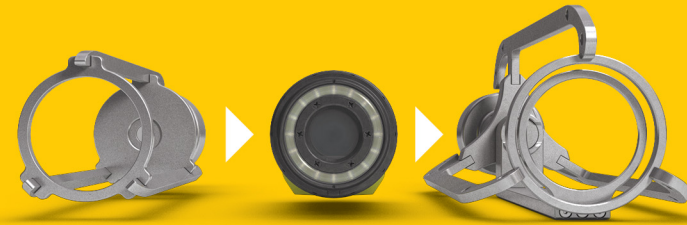

HD WiFi

your **jetter truck**
is now a **camera truck**

jetscan

never jet blind

Jetscan is the quick, easy way to see what you're jetting. This wireless HD video nozzle is affordable enough to put on every cleaning truck, yet quickly captures valuable footage of pipe condition for review moments later on a tablet.

quick-change sleds

Tool-free camera removal means you can swap skins in seconds to handle different needs.

wireless charging

No plugs or removable batteries—just slide Jetscan's charger pad into position overnight for a full day's charge.

multi-diameter

Jetscan travels through pipes smaller than 6" diameter to capture high-definition video footage.

From under

6"

up to 24" dia.

streaming video

Stream video wirelessly to any tablet as soon as you retrieve the Jetscan from a manhole.

tablet interface

Easily import high-resolution video footage from the Jetscan wirelessly or via USB connection.

Annotate footage with details like manhole numbers, survey direction, distance and operator. Combine data, video and still images into complete surveys.