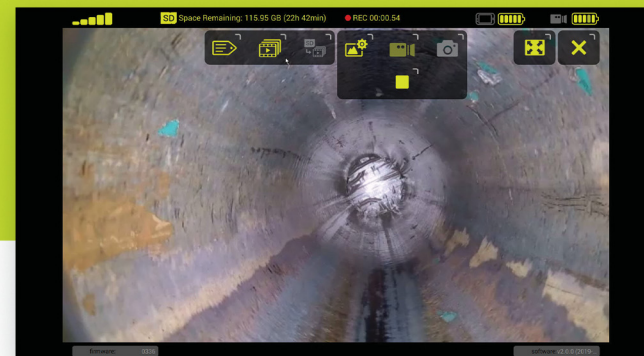

HD WiFi

your **jetter truck**
is now a **camera truck**

jetscan

never jet blind

Jetscan is the quick, easy way to see what you're jetting. This wireless HD video nozzle is affordable enough to put on every cleaning truck, yet quickly captures valuable footage of pipe condition for review moments later on a tablet.

multi-diameter

Jetscan travels through pipes smaller than 6" diameter to capture high-definition video footage.

From under

6"

up to 24" dia.

streaming video

Stream video wirelessly to any tablet as soon as you retrieve the Jetscan from a manhole.

tablet interface

Easily import high-resolution video footage from the Jetscan wirelessly or via USB connection.

Annotate footage with details like manhole numbers, survey direction, distance and operator. Combine data, video and still images into complete surveys.

cloud-enabled

Upload video to WinCan Web for secure, effortless sharing and storage.

confirm cleaning

See if cleaning was successful using before/after footage.

assess condition

Locate offsets, collapses, infiltration and more—without a crawler.