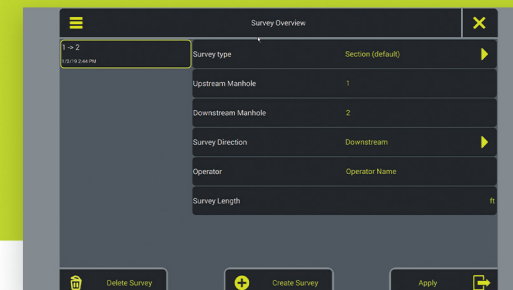

multi-diameter

Jetscan travels through pipes smaller than 6" diameter to capture high-definition video footage.

From under

6"

up to 24" dia.

streaming video

Stream video wirelessly to any tablet as soon as you retrieve the Jetscan from a manhole.

tablet interface

Easily import high-resolution video footage from the Jetscan wirelessly or via USB connection.

Annotate footage with details like manhole numbers, survey direction, distance and operator. Combine data, video and still images into complete surveys.